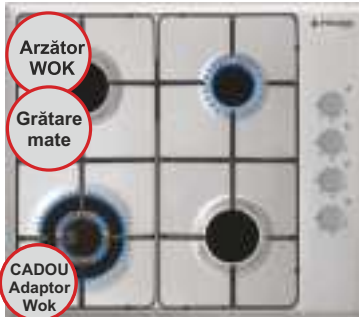

Arzător WOK

Grătare mate

CADOU Adaptor Wok

8699272100147

PLITĂ GAZ INOX SH 740 WOK MATT

4 arzătoare (1 Wok), cu valve de siguranță
Aprindere electronică automată
Grătare emailate cu finisaj mat
Panou de comenzi lateral
Kit GPL opțional

~~1630.39lei~~
739.99lei