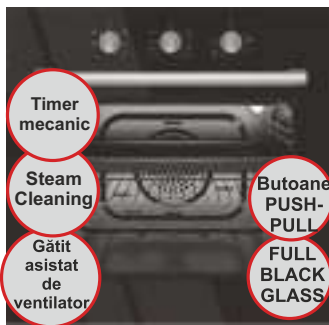

8699272100215
SO 500
Dimensiune 595*595*565mm
5 moduri de operare
Timer mecanic
Clasă energetică A
Capacitate 61litri
~~2738.33lei~~
1399.99lei